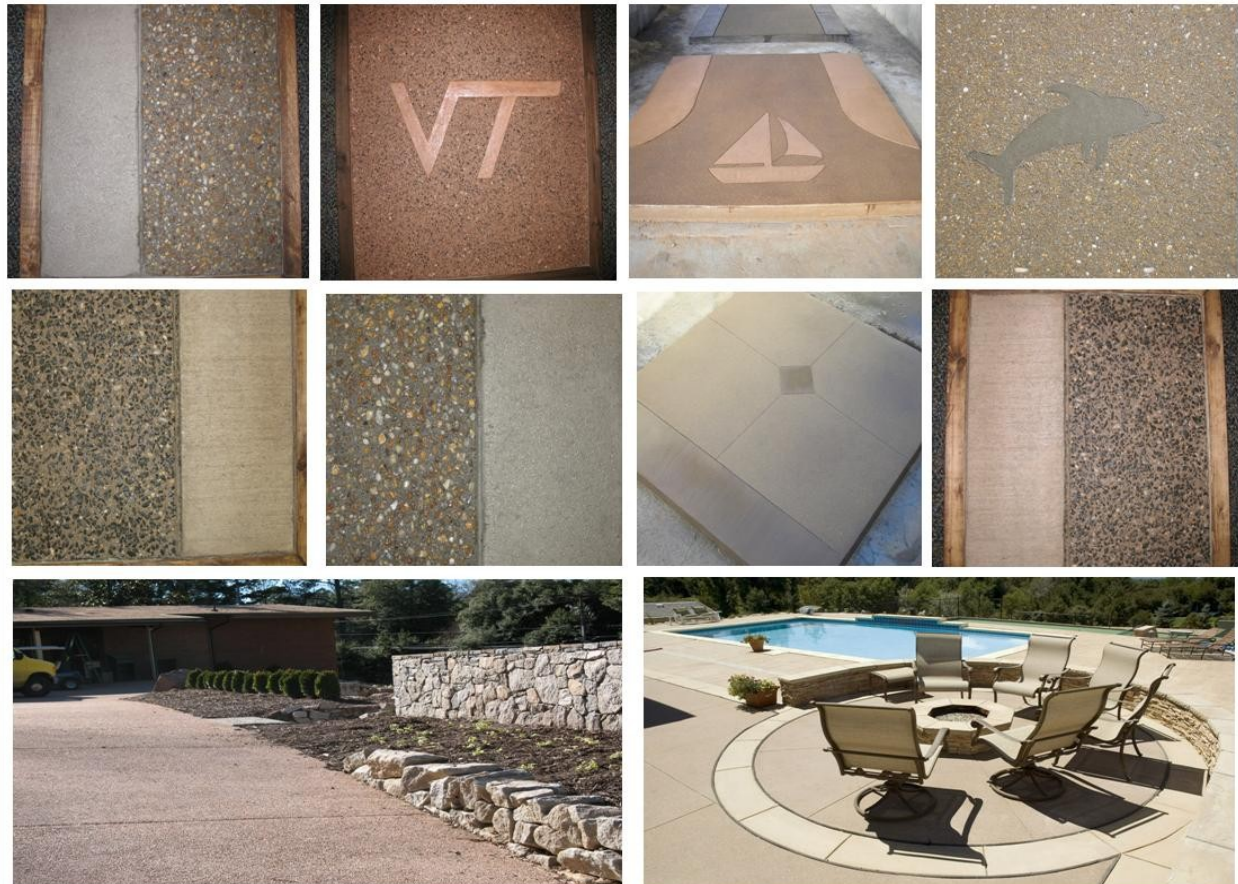

CRAICON, INC.

Performance in Concrete Construction

Micro to Full Exposed Decorative Concrete. **For Driveways, Sidewalks, Patios & Pool Decks.**

Integral colored concrete.

(Full Depth Color)

New construction or home improvement.